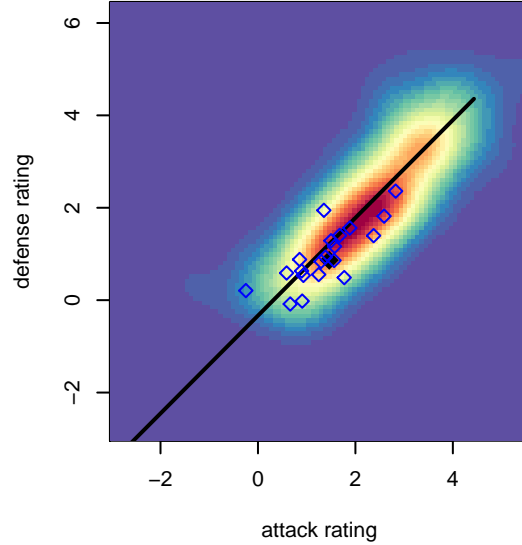

**attack and defense rating
relative to others at age
and all opponents in last 13 months**