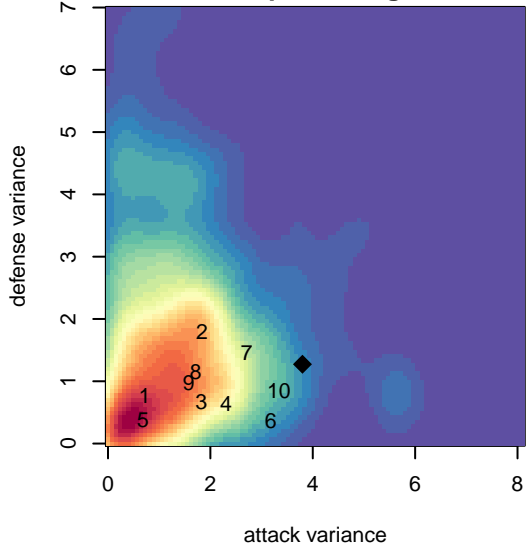

**attack and defense variance (black dot)
relative to other teams
and top 10 in region**