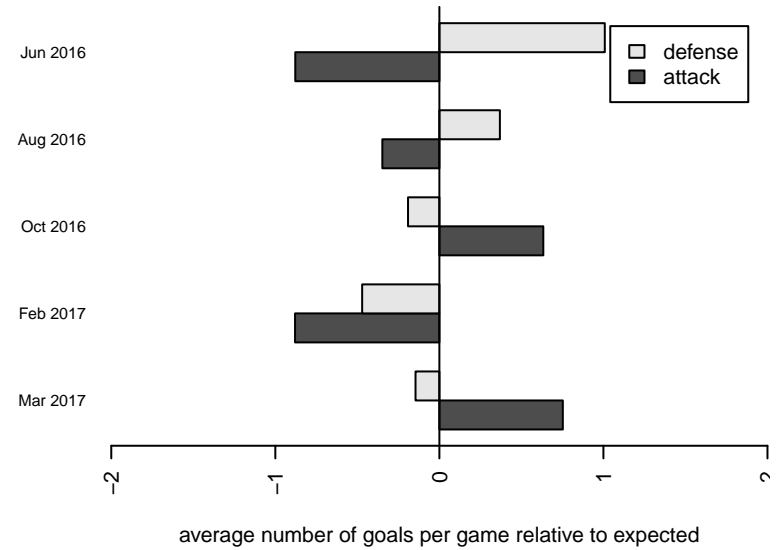

Performance relative to 13 month average