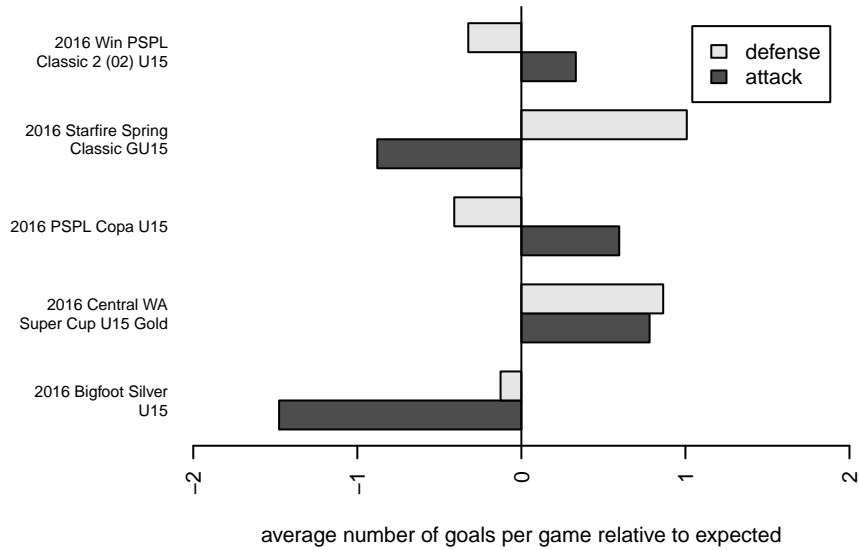

Performance relative to 13 month average