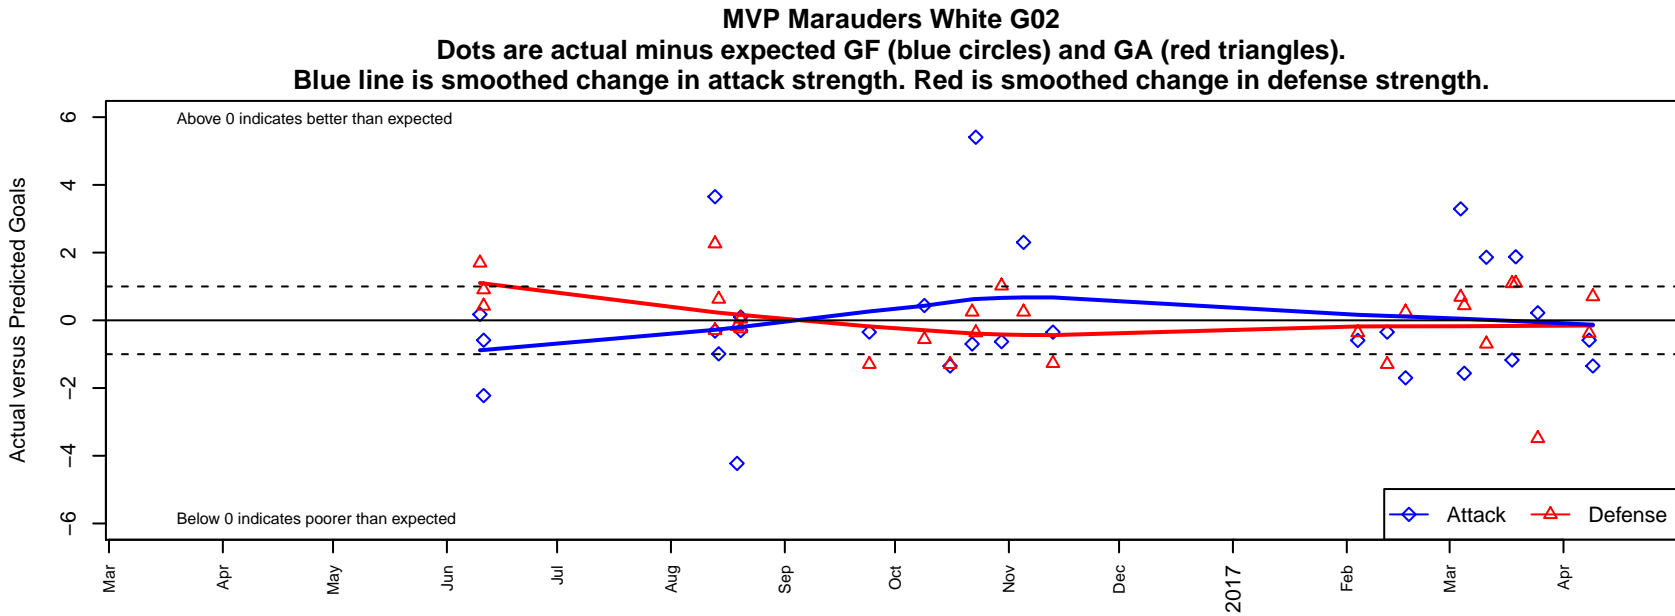

MVP Marauders White G02

Maple Valley Premier SC
 Maple Valley, WA
 G02 total strength=1136
 attack=4.32 defense=2.37
 fall league = PSPL Copa U15
 spr league = Win PSPL Classic 2 (02) U15

alt names used:
 MAPLE VALLEY PREMIER MVP MARAUDERS
 MAPLE VALLEY PREMIERMVP MARAUDERS
 MVP Marauders 02 White
 MVP Marauders 02 White
 MVP Marauders 02 White
 MVP MARAUDERS 02 WHITE

Venues played:
 2016 Starfire Spring Classic GU15
 2016 Central WA Super Cup U15 Gold
 2016 Bigfoot Silver U15
 2016 PSPL Copa U15
 2016 Win PSPL Classic 2 (02) U15
 2016 WA Cup Bronze Division

**attack and defense variance (black dot)
relative to other teams
and top 10 in region**