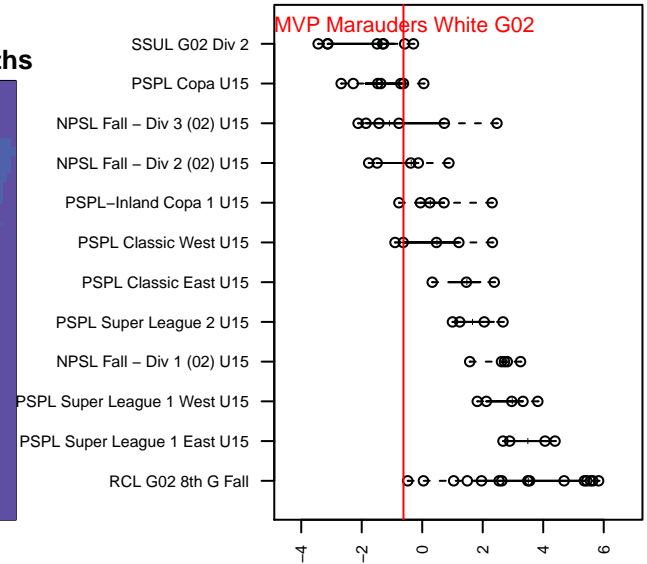

**attack and defense rating
relative to others at age
and all opponents in last 13 months**